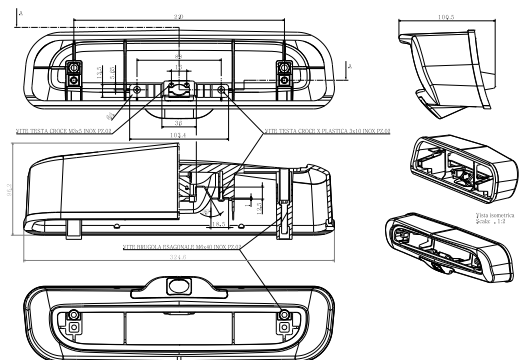

Technical Specification

Model	CSM-4518M Brake Light
Power Supply	DC 12V
Power Consumption	80mA MAX.
Horizontal Resolution	1.3 Megapixel
White Balance	Auto
Viewing Angle	Driving Mode : 80°(H) / Parking Mode : 120°(H)
Relative Aperture(F/#)	f2.4
Image Device	1/3" color CMOS
Min. Illumination	0.2 Lux
Video Signal	PAL
View Mode	MIRROR
Waterproof	IP69
Operating Temperature	-35°C ~ +75°C
Storage Temperature	-40°C ~+80°C
Dimension (W x H x D)	28(Ø) x 33(L) mm
Weight	80g (only Camera)
Certificates	CE, E-MARK

Viewing Angle

Driving Mode 80°(H)

Parking Mode 120°(H)

Connection Diagram

Box Contents