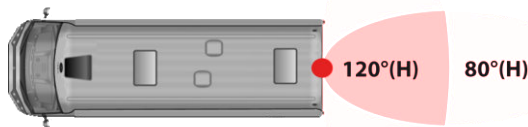

Viewing Angle

Driving Mode 80°(H)