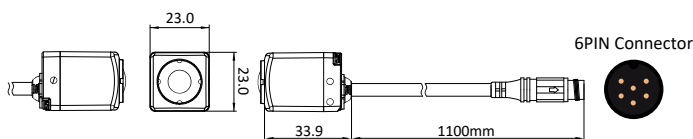

Technical Specification

Model	CSM-4518M Brake Light
Power Supply	DC 12V
Power Consumption	80mA MAX.
Horizontal Resolution	1.3 Megapixel
White Balance	Auto
Viewing Angle	Driving Mode : 80°(H) / Parking Mode : 120°(H)
Relative Aperture(F/#)	f2.4
Image Device	1/3" color CMOS
Min. Illumination	0.2 Lux
Video Signal	PAL
View Mode	MIRROR
Waterproof	IP69
Operating Temperature	-35°C ~ +75°C
Storage Temperature	-40°C ~+80°C
Dimension (W x H x D)	28(Ø) x 33(L) mm
Weight	80g (only Camera)
Certificates	CE, E-MARK

Viewing Angle

Driving Mode 80°(H)

Parking Mode 120°(H)

Connection Diagram

Box Contents