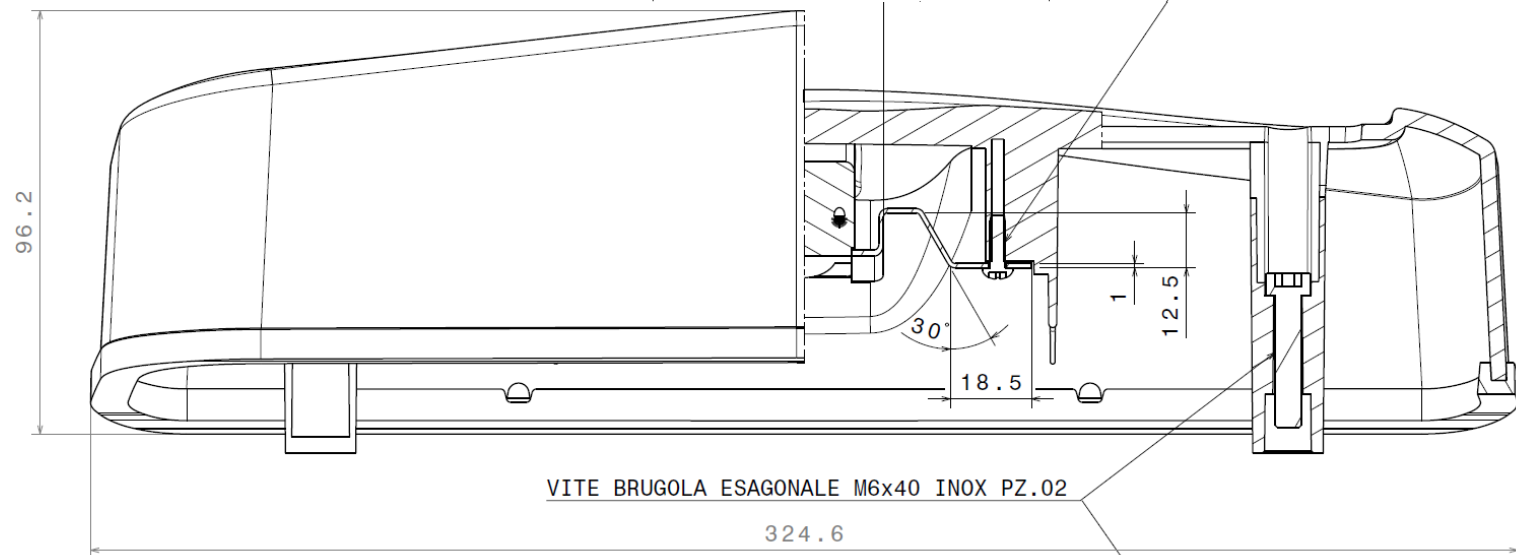

# CAX-0017S Part drawing 2

DESIGNED	CHECKED	APPROVED
E.Lee	J.Kim	

Part Name	CAX-0017S
Item No.	610109
Part Drawing No.	610109.CAX-0017S.20201109.V0.2
Description	Brake Light Bracket