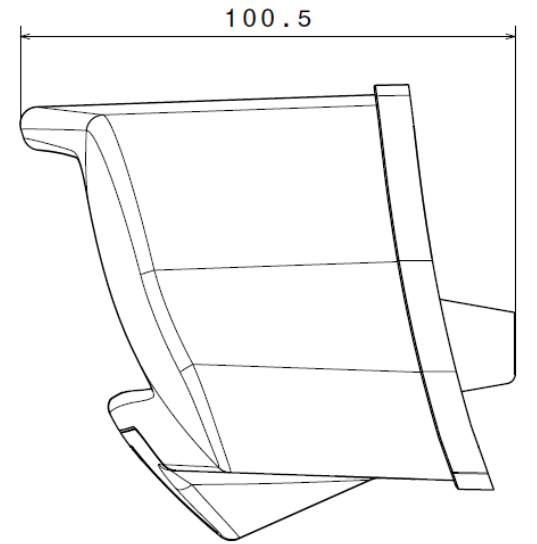

# CAX-0017S Part drawing 2

DESIGNED	CHECKED	APPROVED
E.Lee	J.Kim	

Part Name	CAX-0017S
Item No.	610109
Part Drawing No.	610109.CAX-0017S.20201109.V0.2
Description	Brake Light Bracket