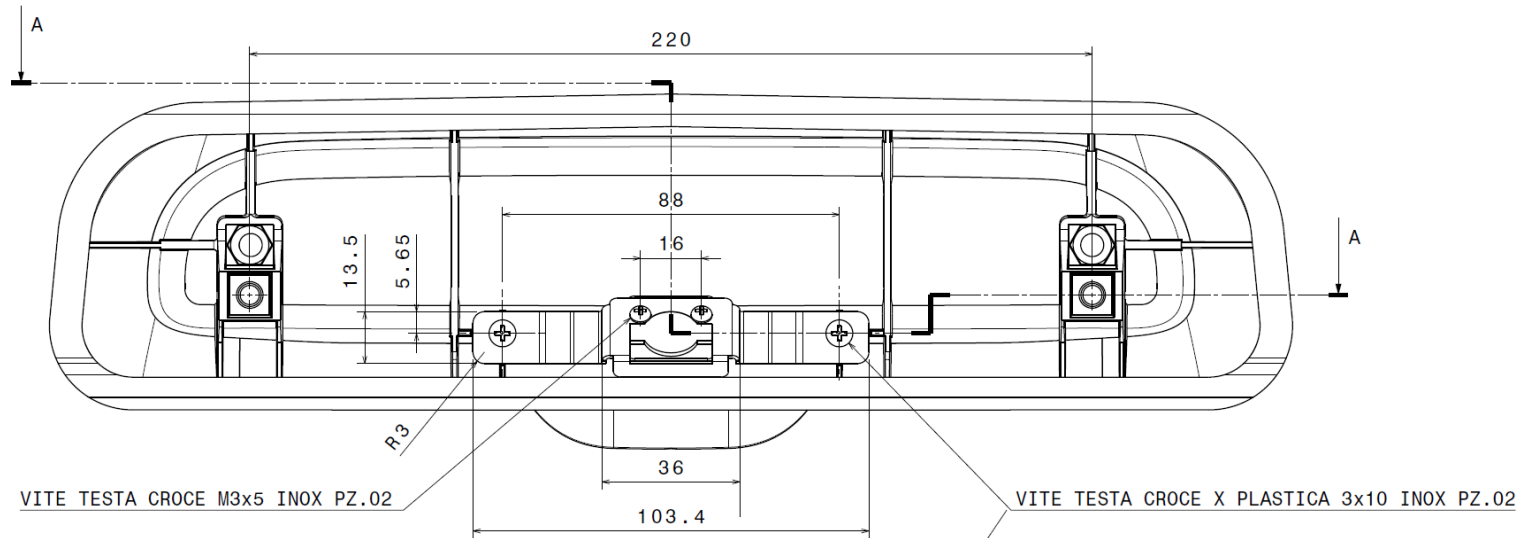

# CAX-0017S Part drawing 2

DESIGNED	CHECKED	APPROVED
E.Lee	J.Kim	

Part Name	CAX-0017S
Item No.	610109
Part Drawing No.	610109.CAX-0017S.20201109.V0.2
Description	Brake Light Bracket