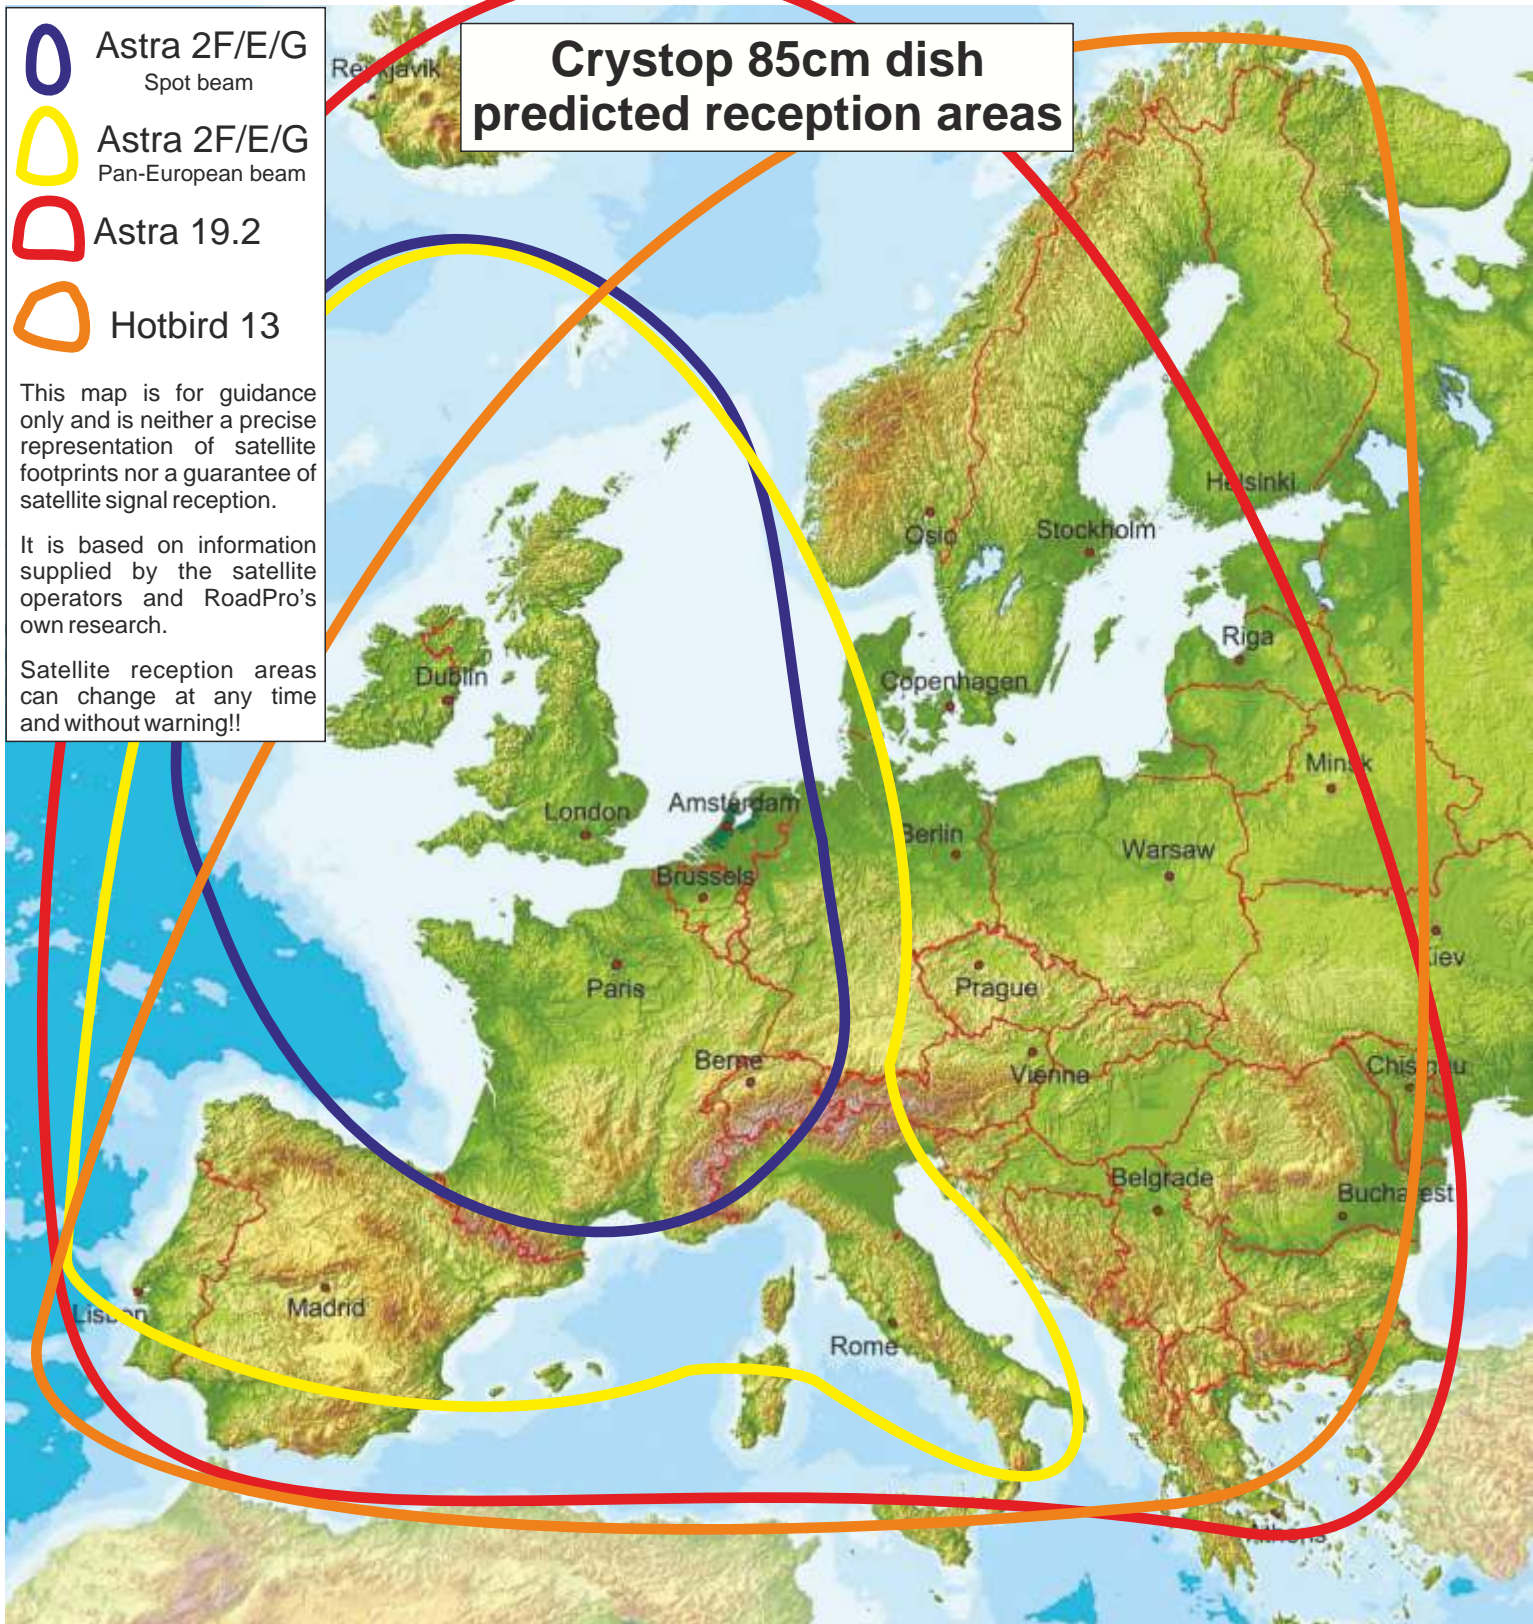

-  Astra 2F/E/G
Spot beam
-  Astra 2F/E/G
Pan-European beam
-  Astra 19.2
-  Hotbird 13

Crystop 85cm dish predicted reception areas

This map is for guidance only and is neither a precise representation of satellite footprints nor a guarantee of satellite signal reception.

It is based on information supplied by the satellite operators and RoadPro's own research.

Satellite reception areas can change at any time and without warning!!

ASTRA 2E / 2F / 2G UK spot beam: All BBC, ITV, Channel 4 and Five TV channels as well as BBC radio stations are transmitted from Astra 2E and 2F.

ASTRA 2E/2F/2G pan-European beam: Some of Sky's subscription channels are broadcast on this beam.

ASTRA 19.2 European beam: This satellite provides programmes for people in Austria, Belgium, France, Germany, the Netherlands, Poland, Spain and other countries too. There are around 300 free to air TV and radio channels of which some are in English. Free to air sports channels are available which show F1 racing, some U.K. football and many other sports.

HOTBIRD 13 European beam: More than 1,000 free to air radio and TV channels are transmitted on this satellite including some in the English language including CNBC and BBC World News and BBC World Service radio. Channels are broadcast from Italy, Serbia, Switzerland, Germany, Greece and many other countries.