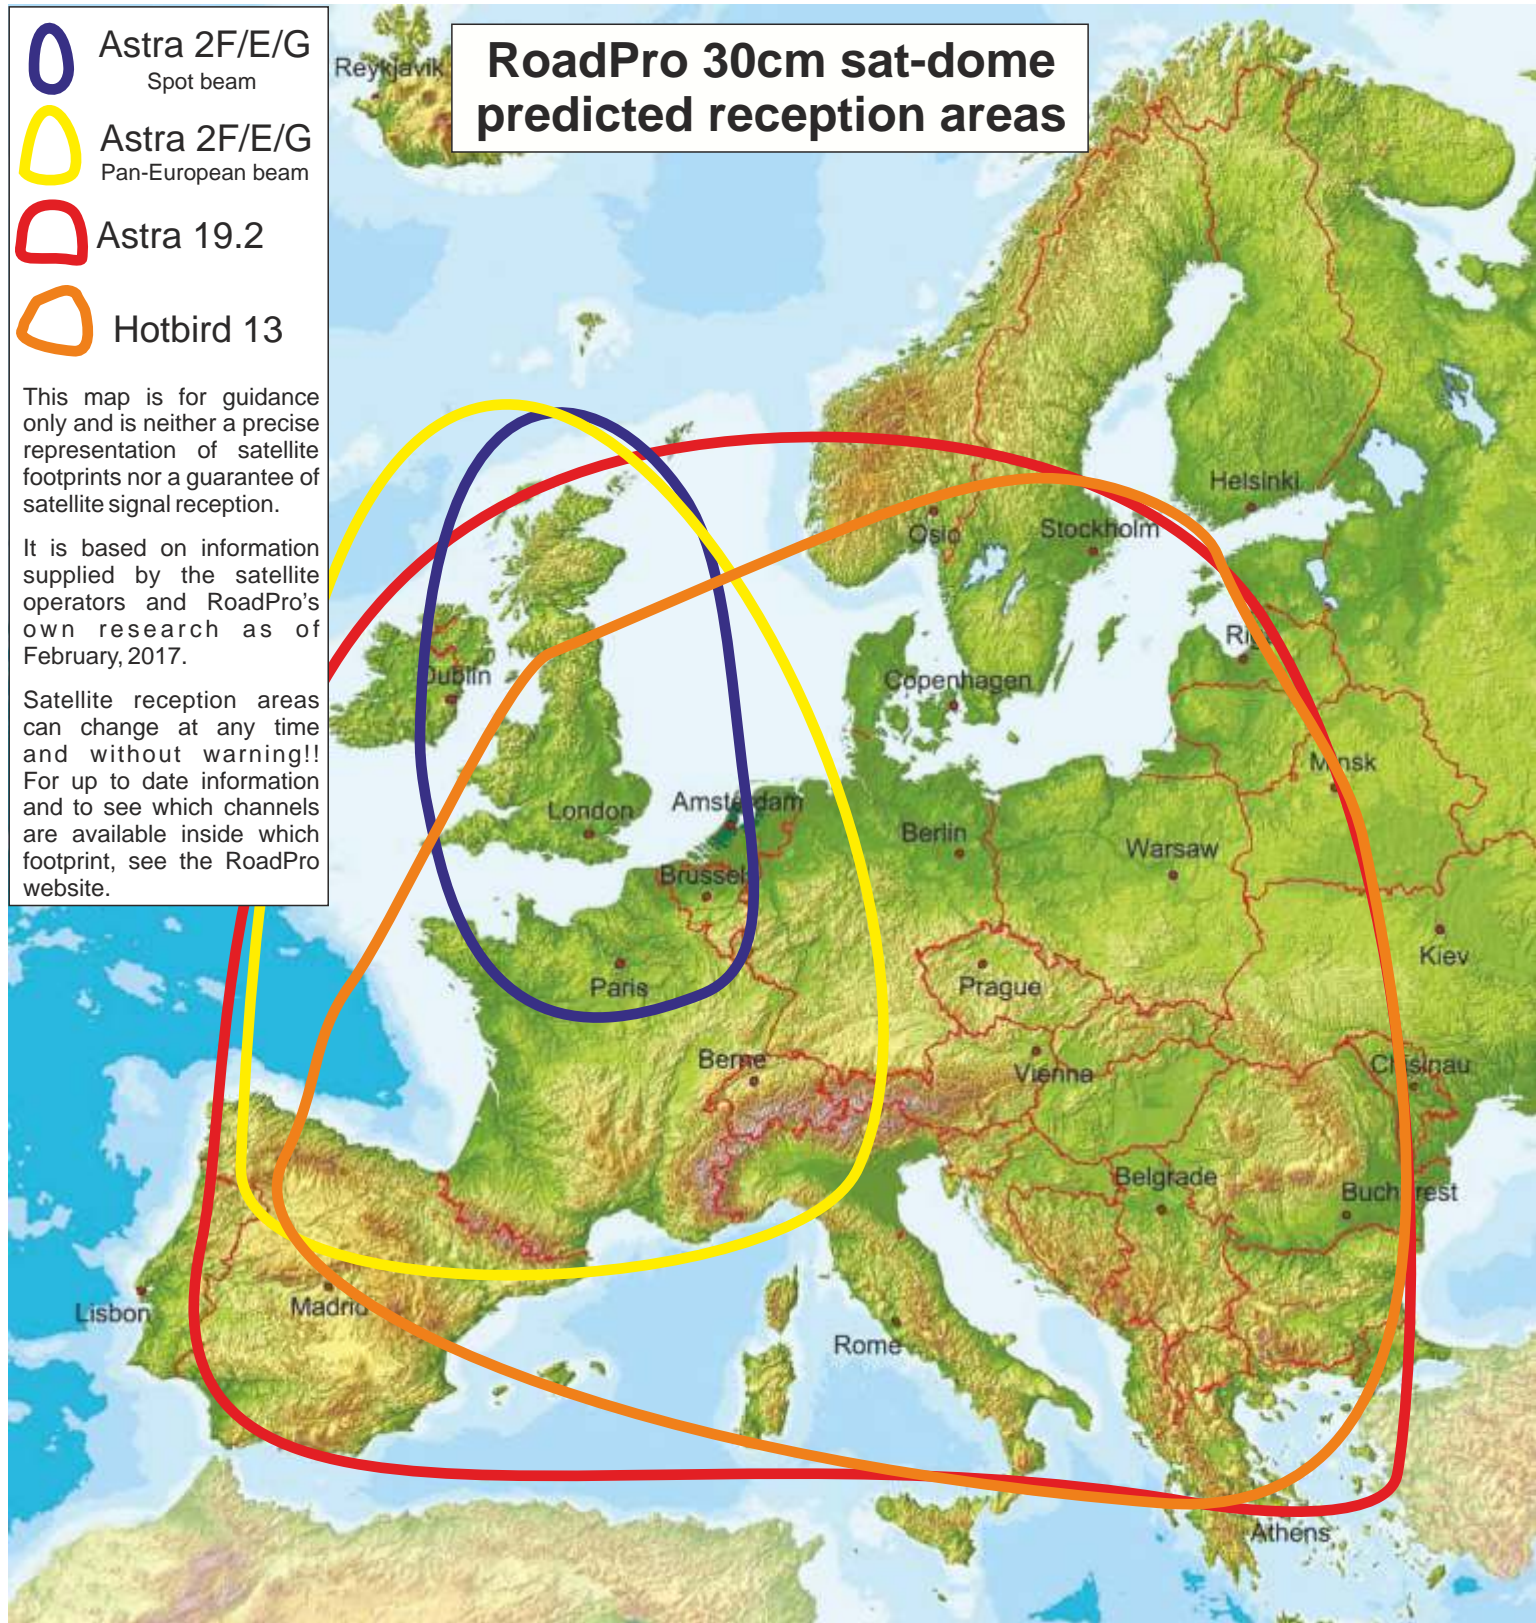

RoadPro 30cm sat-dome predicted reception areas

-  Astra 2F/E/G Spot beam
-  Astra 2F/E/G Pan-European beam
-  Astra 19.2
-  Hotbird 13

This map is for guidance only and is neither a precise representation of satellite footprints nor a guarantee of satellite signal reception.

It is based on information supplied by the satellite operators and RoadPro's own research as of February, 2017.

Satellite reception areas can change at any time and without warning!! For up to date information and to see which channels are available inside which footprint, see the RoadPro website.

ASTRA 2E / 2F UK spot beam: By the end of 2013, all BBC, ITV, Channel 4 and Five TV channels as well as BBC radio stations will all have moved to Astra 2E and 2F.

ASTRA 2E / 2F pan-European beam: It's possible and some people think probable that at least some of Sky's subscription channels will be broadcast on this beam as they are moved from their previous positions.

HOTBIRD 13 European beam: More than 1,000 free to air radio and TV channels are transmitted on this satellite including some in the English language including CNBC and BBC World News and BBC World Service radio. Channels are broadcast from Italy, Serbia, Switzerland, Germany, Greece and many other countries.