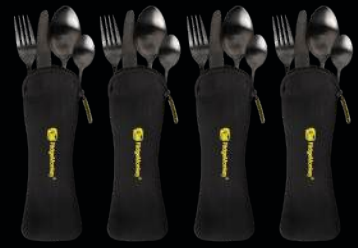

# DLX CUTLERY

4 PIECE | 8 PIECE | 16 PIECE

Expected availability:

**MAY**

Ensure you have the right tools for the job, wherever you may want to eat.

The DLX Cutlery set consists of a knife, fork, spoon and long-handled teaspoon, all of which are made from a single piece of strong stainless steel.

The cutlery is finished with an anodised, scratch-resistant coating and comes supplied in a neoprene pouch.

DLX Cutlery is available in 4 piece, 8 piece, or 16 piece sets.

- 304-grade stainless steel
- Dark grey anodised coating scratch resistant coating
- Subtle RidgeMonkey branding
- Dishwasher safe

Includes Neoprene Pouch for storage

**SCAN ME**

**MORE INFO**

CUTLERY 4 PIECE - RM888

**RRP £11.99**

5 056210 635193

CUTLERY 8 PIECE - RM889

**RRP £22.99**

5 056210 635247

CUTLERY 16 PIECE - RM890

**RRP £42.99**

5 056210 635292

BOWL SINGLE - RM891

**RRP £6.99**

5 056210 635346

BOWL TWIN PACK - RM892